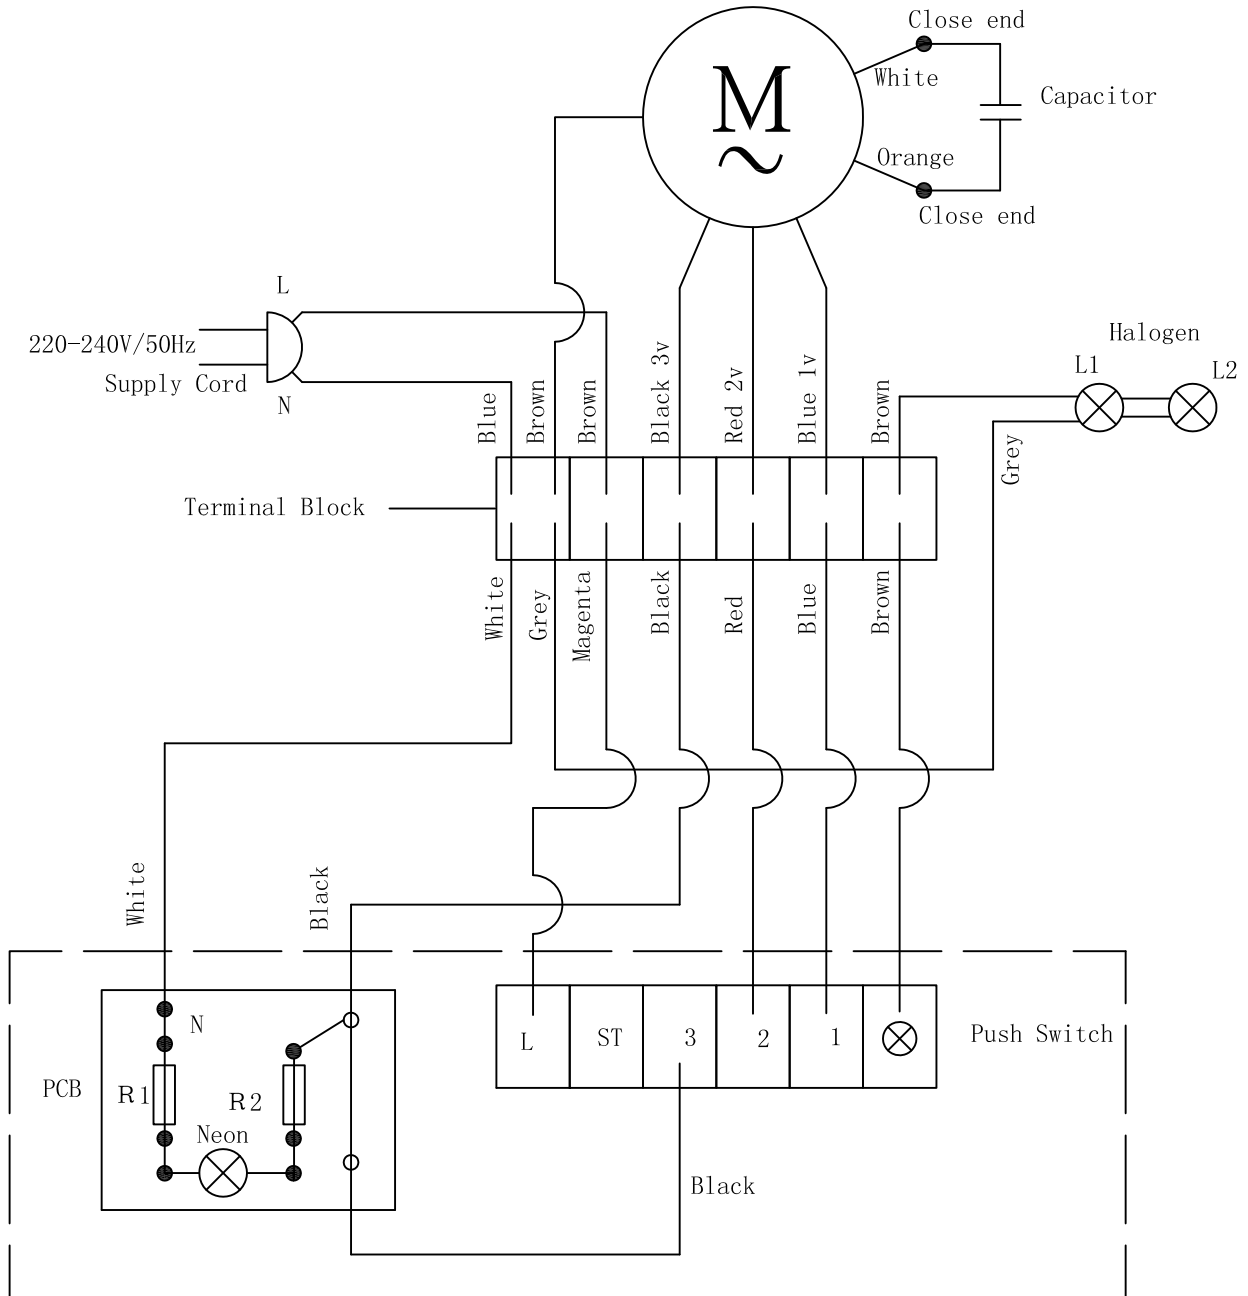

Index	Modify Description	Modified by:	Date	Mod:

 ELECTRODOMESTICOS S.L.	Name:	Date:	Material:	Model:
	Drawed:	XD.Zhuang	18/02/12	Weight:
	Checked:			Colour:
	Page:			Destiny:
Scale:	Denomination:		N°Pieces Reference:	
 DIM without tolerance6 >6...30 >30...120 >...120 Dimenstions in mm ±0.1 ±0.2 ±0.3 ±0.5		LAM2500 connection diagram		